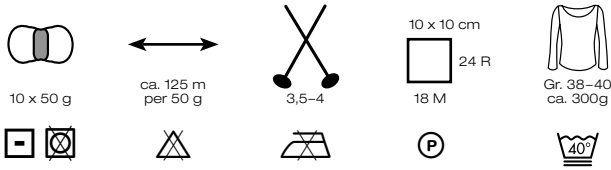

ABOUT BERLIN SPOTTY Art. 1246

55 % Baumwolle, Cotton
 26 % Polyamid, Polyamide
 19 % Polyester, Polyester

* NEU